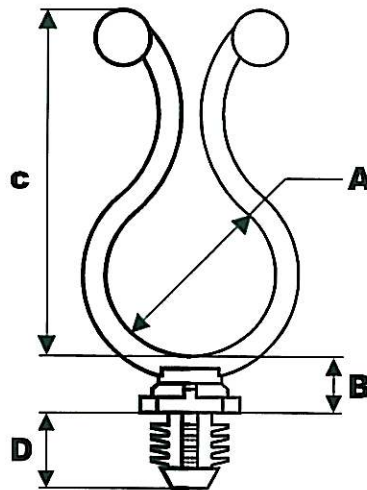

New Product Innovations

Standoff Purse Lock Christmas Tree Mount

Part Number	Part Description	Material	Dimensions				
			A	B	C	D	E
1945-00	Standoff Purse Lock Christmas Tree Mount	Nylon 6/6	0.69"	0.25"	1.85"	0.34"	0.33"

Features:

- ★ Secures up to a 0.67" dia. wire bundle.
- ★ Can be opened to remove, add or reposition wires.
- ★ Ball ends allow the part to be closed or opened with a simple twist.
- ★ 0.250" standoff distance secures wires above the top surface of the panel.
- ★ Christmas tree mount allows easy insertion into either a through or a blind hole.